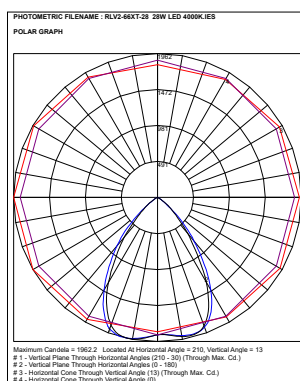

*** NOTE: Dimensions and Cut Out sizes may change without notification.

ULB T/Bar Recessed

Cat	System Watt	Luminaire Lumens	Colour Temperature	T/Bar Recessed Size L x W x H	CRI	UGR
RLV2/63XT-13	13W	1183 1351 1255	3000K 4000K 5700K	592x292x48	90+	UGR<19
RLV2/66XT-28	28W	2839 3259 3047	3000K 4000K 5700K	592x592x48	90+	UGR<19
RLV2/123XT-28	28W	2535 2895 2698	3000K 4000K 5700K	1192x292x48	90+	UGR<19

Options:

Specify as: RLV2/123- (XT or PR) - 28 - AIR - EBD

Options	Suffix	Comments
T/Bar recessed version	XT	Standard item
Plaster recessing Kit	PR	Overall size: 625x325mm / 625x625mm / 1225x325mm
Air Slots	AIR	Return air slots
Triac Dimmable	DM	Triac dimmable LED driver
DALI or DSI Dimmable	EBD	Please specify DALI or DSI dimmable