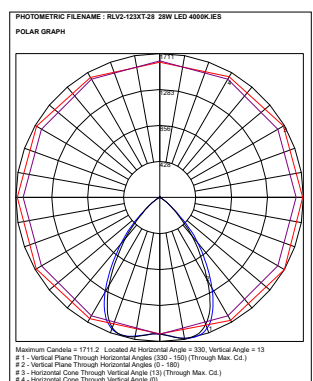

*** NOTE: Dimensions and Cut Out sizes may change without notification.

ULB T/Bar Recessed

Cat	System Watt	Luminaire Lumens	Colour Temperature	T/Bar Recessed Size L x W x H	CRI	UGR
RLV2/63XT-13	13W	1183 1351 1255	3000K 4000K 5700K	592x292x48	90+	UGR<19
RLV2/66XT-28	28W	2839 3259 3047	3000K 4000K 5700K	592x592x48	90+	UGR<19
RLV2/123XT-28	28W	2535 2895 2698	3000K 4000K 5700K	1192x292x48	90+	UGR<19

Options:

Specify as: RLV2/123- (XT or PR) - 28 - AIR - EBD

Options	Suffix	Comments
T/Bar recessed version	XT	Standard item
Plaster recessing Kit	PR	Overall size: 625x325mm / 625x625mm / 1225x325mm
Air Slots	AIR	Return air slots
Triac Dimmable	DM	Triac dimmable LED driver
DALI or DSI Dimmable	EBD	Please specify DALI or DSI dimmable