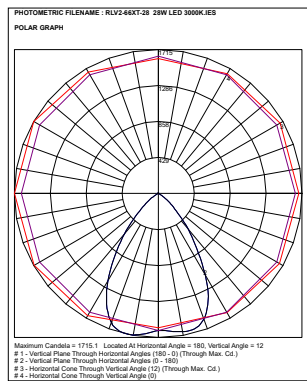

*** NOTE: Dimensions and Cut Out sizes may change without notification.

ULB T/Bar Recessed

Cat	System Watt	Luminaire Lumens	Colour Temperature	T/Bar Recessed Size L x W x H	CRI	UGR
RLV2/63XT-13	13W	1183 1351 1255	3000K 4000K 5700K	592x292x48	90+	UGR<19
RLV2/66XT-28	28W	2839 3259 3047	3000K 4000K 5700K	592x592x48	90+	UGR<19
RLV2/123XT-28	28W	2535 2895 2698	3000K 4000K 5700K	1192x292x48	90+	UGR<19

Options:

Specify as: RLV2/123- (XT or PR) - 28 - AIR - EBD

Options	Suffix	Comments
T/Bar recessed version	XT	Standard item
Plaster recessing Kit	PR	Overall size: 625x325mm / 625x625mm / 1225x325mm
Air Slots	AIR	Return air slots
Triac Dimmable	DM	Triac dimmable LED driver
DALI or DSI Dimmable	EBD	Please specify DALI or DSI dimmable