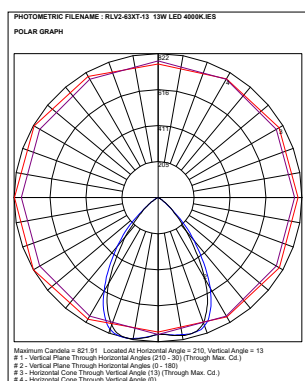

ULB T/Bar Recessed

Cat	System Watt	Luminaire Lumens	Colour Temperature	T/Bar Recessed Size L x W x H	CRI	UGR
RLV2/63XT-13	13W	1183 1351 1255	3000K 4000K 5700K	592x292x48	90+	UGR<19
RLV2/66XT-28	28W	2839 3259 3047	3000K 4000K 5700K	592x592x48	90+	UGR<19
RLV2/123XT-28	28W	2535 2895 2698	3000K 4000K 5700K	1192x292x48	90+	UGR<19

Options:

Specify as: RLV2/123- (XT or PR) - 28 - AIR - EBD

Options	Suffix	Comments
T/Bar recessed version	XT	Standard item
Plaster recessing Kit	PR	Overall size: 625x325mm / 625x625mm / 1225x325mm
Air Slots	AIR	Return air slots
Triac Dimmable	DM	Triac dimmable LED driver
DALI or DSI Dimmable	EBD	Please specify DALI or DSI dimmable

Lumen output based on Absolute lumens, 4000K LED chip and manufacturers rated mA drivers.

*** NOTE: Dimensions and Cut Out sizes may change without notification.