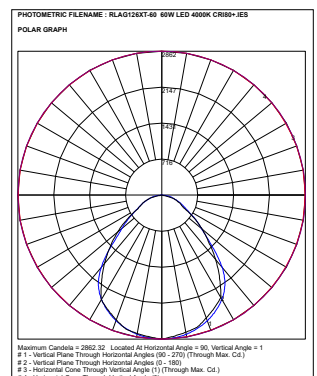

### T/Bar Recessed

Cat	System Watt	Luminaire Lumens	Colour Temperature	T/Bar Recessed Size L x W x H	CRI	UGR
RLAG66XT-36	36W	3685 3931 3796	3000K 4000K 5700K	595 x 595 x 40	80+	UGR<19
RLAG123XT-36	36W	3316 3499 3354	3000K 4000K 5700K	1195 x 295 x 40	80+	UGR<19
RLAG126XT-60	60W	5635 6119 5897	3000K 4000K 5700K	1195 x 595 x 49	80+	UGR<19

### Plaster Recessed

Cat	System Watt	Luminaire Lumens	Colour Temperature	Plaster Recessed Overall Size L x W x H	CRI	UGR
RLAG66PR-36	36W	3685 3931 3796	3000K 4000K 5700K	595 x 595 x 40	80+	UGR<19
RLAG123PR-36	36W	3316 3499 3354	3000K 4000K 5700K	1195 x 295 x 40	80+	UGR<19
RLAG126PR-60	60W	5635 6119 5897	3000K 4000K 5700K	1195 x 595 x 49	80+	UGR<19

Lumen output based on Absolute lumens, 4000K LED chip and manufacturers rated mA drivers.

\*\*\* NOTE: Dimensions and Cut Out sizes may change without notification.

## Options

Options	Suffix	Comments
T/Bar recessed	XT	
Plaster recessing Kit	PR	Overall size: 595 x 595mm      Cutout = 570 x 570mm Overall size: 1195 x 295mm      Cutout = 1170 x 270mm Overall size: 1195 x 595mm      Cutout = 1170 x 570mm
Triac Dimmable	DM	Triac Dimmable LED driver
DALI Dimmable	EBD	DALI Dimmable LED driver