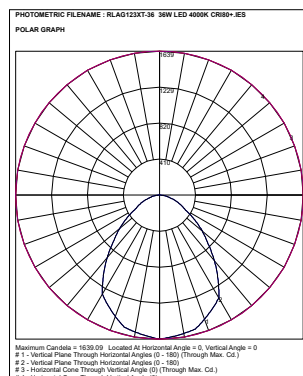

### T/Bar Recessed

Cat	System Watt	Luminaire Lumens	Colour Temperature	T/Bar Recessed Size L x W x H	CRI	UGR
RLAG66XT-36	36W	3685 3931 3796	3000K 4000K 5700K	595 x 595 x 40	80+	UGR<19
RLAG123XT-36	36W	3316 3499 3354	3000K 4000K 5700K	1195 x 295 x 40	80+	UGR<19
RLAG126XT-60	60W	5635 6119 5897	3000K 4000K 5700K	1195 x 595 x 49	80+	UGR<19

### Plaster Recessed

Cat	System Watt	Luminaire Lumens	Colour Temperature	Plaster Recessed Overall Size L x W x H	CRI	UGR
RLAG66PR-36	36W	3685 3931 3796	3000K 4000K 5700K	595 x 595 x 40	80+	UGR<19
RLAG123PR-36	36W	3316 3499 3354	3000K 4000K 5700K	1195 x 295 x 40	80+	UGR<19
RLAG126PR-60	60W	5635 6119 5897	3000K 4000K 5700K	1195 x 595 x 49	80+	UGR<19

Lumen output based on Absolute lumens, 4000K LED chip and manufacturers rated mA drivers.

\*\*\* NOTE: Dimensions and Cut Out sizes may change without notification.

## Options

Options	Suffix	Comments
T/Bar recessed	XT	
Plaster recessing Kit	PR	Overall size: 595 x 595mm      Cutout = 570 x 570mm Overall size: 1195 x 295mm      Cutout = 1170 x 270mm Overall size: 1195 x 595mm      Cutout = 1170 x 570mm
Triac Dimmable	DM	Triac Dimmable LED driver
DALI Dimmable	EBD	DALI Dimmable LED driver