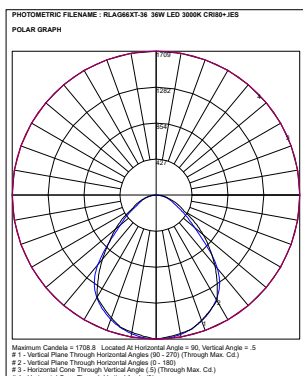

### T/Bar Recessed

Cat	System Watt	Luminaire Lumens	Colour Temperature	T/Bar Recessed Size L x W x H	CRI	UGR
RLAG66XT-36	36W	3685 3931 3796	3000K 4000K 5700K	595 x 595 x 40	80+	UGR<19
RLAG123XT-36	36W	3316 3499 3354	3000K 4000K 5700K	1195 x 295 x 40	80+	UGR<19
RLAG126XT-60	60W	5635 6119 5897	3000K 4000K 5700K	1195 x 595 x 49	80+	UGR<19

### Plaster Recessed

Cat	System Watt	Luminaire Lumens	Colour Temperature	Plaster Recessed Overall Size L x W x H	CRI	UGR
RLAG66PR-36	36W	3685 3931 3796	3000K 4000K 5700K	595 x 595 x 40	80+	UGR<19
RLAG123PR-36	36W	3316 3499 3354	3000K 4000K 5700K	1195 x 295 x 40	80+	UGR<19
RLAG126PR-60	60W	5635 6119 5897	3000K 4000K 5700K	1195 x 595 x 49	80+	UGR<19

Lumen output based on Absolute lumens, 4000K LED chip and manufacturers rated mA drivers.

\*\*\* NOTE: Dimensions and Cut Out sizes may change without notification.

## Options

Options	Suffix	Comments
T/Bar recessed	XT	
Plaster recessing Kit	PR	Overall size: 595 x 595mm      Cutout = 570 x 570mm Overall size: 1195 x 295mm      Cutout = 1170 x 270mm Overall size: 1195 x 595mm      Cutout = 1170 x 570mm
Triac Dimmable	DM	Triac Dimmable LED driver
DALI Dimmable	EBD	DALI Dimmable LED driver