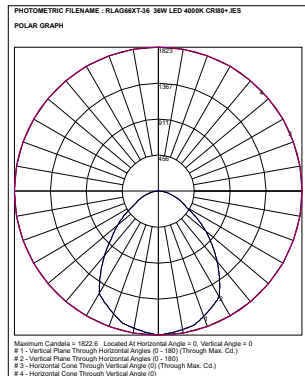

### T/Bar Recessed

Cat	System Watt	Luminaire Lumens	Colour Temperature	T/Bar Recessed Size L x W x H	CRI	UGR
RLAG66XT-36	36W	3685 3931 3796	3000K 4000K 5700K	595 x 595 x 40	80+	UGR<19
RLAG123XT-36	36W	3316 3499 3354	3000K 4000K 5700K	1195 x 295 x 40	80+	UGR<19
RLAG126XT-60	60W	5635 6119 5897	3000K 4000K 5700K	1195 x 595 x 49	80+	UGR<19

### Plaster Recessed

Cat	System Watt	Luminaire Lumens	Colour Temperature	Plaster Recessed Overall Size L x W x H	CRI	UGR
RLAG66PR-36	36W	3685 3931 3796	3000K 4000K 5700K	595 x 595 x 40	80+	UGR<19
RLAG123PR-36	36W	3316 3499 3354	3000K 4000K 5700K	1195 x 295 x 40	80+	UGR<19
RLAG126PR-60	60W	5635 6119 5897	3000K 4000K 5700K	1195 x 595 x 49	80+	UGR<19

Lumen output based on Absolute lumens, 4000K LED chip and manufacturers rated mA drivers.

\*\*\* NOTE: Dimensions and Cut Out sizes may change without notification.

## Options

Options	Suffix	Comments
T/Bar recessed	XT	
Plaster recessing Kit	PR	Overall size: 595 x 595mm      Cutout = 570 x 570mm Overall size: 1195 x 295mm      Cutout = 1170 x 270mm Overall size: 1195 x 595mm      Cutout = 1170 x 570mm
Triac Dimmable	DM	Triac Dimmable LED driver
DALI Dimmable	EBD	DALI Dimmable LED driver