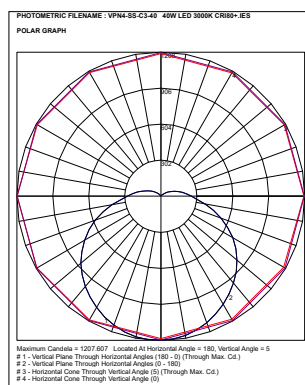

VPN/S Series weatherproof luminaires

Cat	Watt	Colour Temperature	Lumen Output	Size LxWxH	IP	IK
VPN2/SS-20	20W	3000K 4000K 6000K	2268 2372 2265	660x117x79	IP65	IK10
VPN4/SS-40	40W	3000K 4000K 6000K	4268 4465 4264	1260x117x79	IP65	IK10

Optional Extras

Options	Suffix	Comments
Motion Sensor	MS	Integral
Motion & Daylight Sensor	MSD	Integral
Maintained Emergency	EBM	Single point system integral maintained emergency pack
Non-maintained Emergency	NM	Single point system integral non-maintained emergency pack.
Motion Sensor and Maintained Emergency	MS-M	This option is available only for the 1260mm long luminaires.

Lumen output based on Absolute lumens, 4000K LED chip and manufacturers rated mA drivers.

*** NOTE: Dimensions and Cut Out sizes may change without notification.