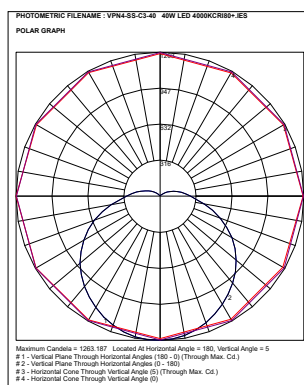

VPN/S Series weatherproof luminaires

Cat	Watt	Colour Temperature	Lumen Output	Size LxWxH	IP	IK
VPN2/SS-20	20W	3000K 4000K 6000K	2268 2372 2265	660x117x79	IP65	IK10
VPN4/SS-40	40W	3000K 4000K 6000K	4268 4465 4264	1260x117x79	IP65	IK10

Optional Extras

Options	Suffix	Comments
Motion Sensor	MS	Integral
Motion & Daylight Sensor	MSD	Integral
Maintained Emergency	EBM	Single point system integral maintained emergency pack
Non-maintained Emergency	NM	Single point system integral non-maintained emergency pack.
Motion Sensor and Maintained Emergency	MS-M	This option is available only for the 1260mm long luminaires.

Lumen output based on Absolute lumens, 4000K LED chip and manufacturers rated mA drivers.

*** NOTE: Dimensions and Cut Out sizes may change without notification.