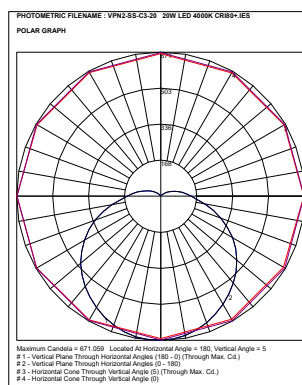

VPN/S Series weatherproof luminaires

Cat	Watt	Colour Temperature	Lumen Output	Size LxWxH	IP	IK
VPN2/SS-20	20W	3000K 4000K 6000K	2268 2372 2265	660x117x79	IP65	IK10
VPN4/SS-40	40W	3000K 4000K 6000K	4268 4465 4264	1260x117x79	IP65	IK10

Optional Extras

Options	Suffix	Comments
Motion Sensor	MS	Integral
Motion & Daylight Sensor	MSD	Integral
Maintained Emergency	EBM	Single point system integral maintained emergency pack
Non-maintained Emergency	NM	Single point system integral non-maintained emergency pack.
Motion Sensor and Maintained Emergency	MS-M	This option is available only for the 1260mm long luminaires.

Lumen output based on Absolute lumens, 4000K LED chip and manufacturers rated mA drivers.

*** NOTE: Dimensions and Cut Out sizes may change without notification.