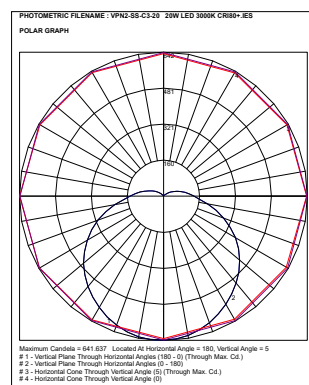

VPN/S Series weatherproof luminaires

Cat	Watt	Colour Temperature	Lumen Output	Size LxWxH	IP	IK
VPN2/SS-20	20W	3000K 4000K 6000K	2268 2372 2265	660x117x79	IP65	IK10
VPN4/SS-40	40W	3000K 4000K 6000K	4268 4465 4264	1260x117x79	IP65	IK10

Optional Extras

Options	Suffix	Comments
Motion Sensor	MS	Integral
Motion & Daylight Sensor	MSD	Integral
Maintained Emergency	EBM	Single point system integral maintained emergency pack
Non-maintained Emergency	NM	Single point system integral non-maintained emergency pack.
Motion Sensor and Maintained Emergency	MS-M	This option is available only for the 1260mm long luminaires.

Lumen output based on Absolute lumens, 4000K LED chip and manufacturers rated mA drivers.

*** NOTE: Dimensions and Cut Out sizes may change without notification.