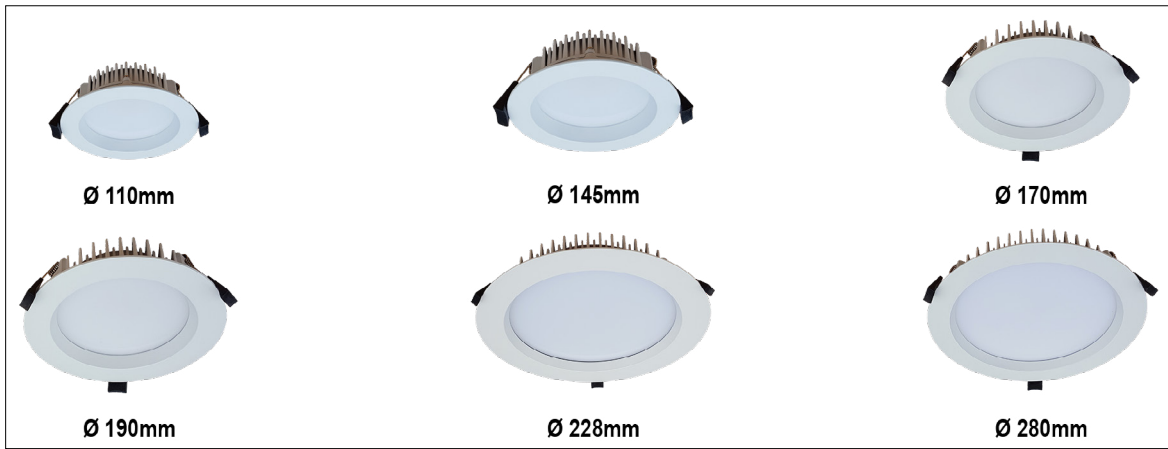

Rytec Lighting Australia Pty Ltd

RDO44 series IP44 LED downlight with high efficacy and uniform distribution PC opal diffuser and powder coated aluminium housing and trim.

<u>Life Time:</u>	50,000Hrs L70 / B10
<u>CRI:</u>	CRI80+
<u>Beam Angle:</u>	90° beam angle
<u>Colour Temperature:</u>	2700K, 3000K, 4000K, 5000K
<u>Driver options:</u>	Non-dimmable, Triac dimmable, DALI/DSI dimmable
<u>IP Rating:</u>	IP44
<u>Available Colour:</u>	White finish

Applications:

General lighting, Offices, Hotels, Aged Care Facilities, Bath rooms & Changing rooms

Lumen output based on Absolute lumens, 4000K LED chip and manufacturers rated mA drivers.

*** NOTE: Dimensions and Cut Out sizes may change without notificatio

Cat	Watt	Colour Temperature	Lumen Output	CRI	Beam	Size Dia x Height	Cut Out	PI
RDO44/110-13	13W	3000K 4000K	901 1320	80+ 80+	90°	110 x 40	Ø 95	IP44
RDO44/145-13	13W	3000K 4000K	1118 1325	80+ 80+	90°	145 x 45	Ø 125	IP44
RDO44/145-18	18W	3000K 4000K	1548 1867	80+ 80+	90°	145 x 45	Ø 125	IP44
RDO44/170-18	18W	3000K 4000K	1511 1615	80+ 80+	90°	170 x 45	Ø 145	IP44
RDO44/170-25	25W	3000K 4000K	2233 2392	80+ 80+	90°	170 x 45	Ø 145	IP44
RDO44/190-18	18W	3000K 4000K	1768 1956	80+ 80+	90°	190 x 45	Ø 165	IP44
RDO44/190-25	25W	3000K 4000K	2399 2633	80+ 80+	90°	190 x 45	Ø 165	IP44
RDO44/190-35	35W	3000K 4000K	2902 3472	80+ 80+	90°	190 x 45	Ø 165	IP44
RDO44/228-18	18W	3000K 4000K	1535 1712	80+ 80+	90°	228 x 45	Ø 205	IP44
RDO44/228-25	25W	3000K 4000K	2193 2497	80+ 80+	90°	228 x 55	Ø 205	IP44
RDO44/228-35	35W	3000K 4000K	3150 3383	80+ 80+	90°	228 x 55	Ø 205	IP44
RDO44/280-45	45W	3000K 4000K	4220 4346	80+ 80+	90°	280 x 552	Ø 240	IP44