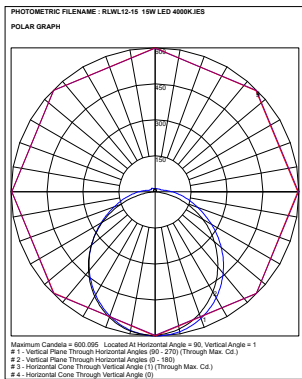

\*\*\* NOTE: Dimensions and Cut Out sizes may change without notification.

## RLWL Series Luminaire range

Cat	System Watt	Luminaire Lumens	Colour Temperature	Size L x W x H	CRI
RLWL12-15	15W	1830	4000K	1197x206x70	80+
RLWL12-20	20W	2440	4000K	1197x206x70	80+
RLWL12-30	30W	3660	4000K	1197x206x70	80+