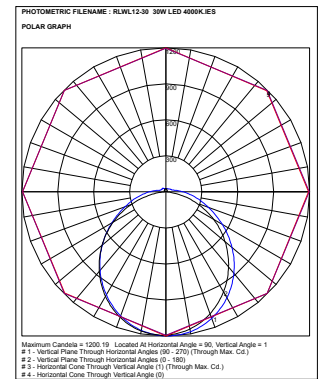

\*\*\* NOTE: Dimensions and Cut Out sizes may change without notification.

## RLWL Series Luminaire range

Cat	System Watt	Luminaire Lumens	Colour Temperature	Size L x W x H	CRI
RLWL12-15	15W	1830	4000K	1197x206x70	80+
RLWL12-20	20W	2440	4000K	1197x206x70	80+
RLWL12-30	30W	3660	4000K	1197x206x70	80+