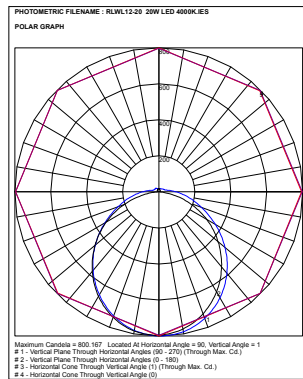

\*\*\* NOTE: Dimensions and Cut Out sizes may change without notification.

## RLWL Series Luminaire range

Cat	System Watt	Luminaire Lumens	Colour Temperature	Size L x W x H	CRI
RLWL12-15	15W	1830	4000K	1197x206x70	80+
RLWL12-20	20W	2440	4000K	1197x206x70	80+
RLWL12-30	30W	3660	4000K	1197x206x70	80+