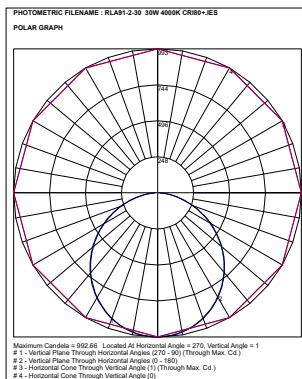

Lumen output based on Absolute lumens, 4000K LED chip and manufacturers rated mA drivers.

*** NOTE: Dimensions and Cut Out sizes may change without notification.