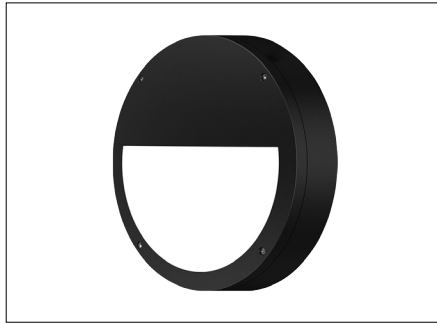

**RLA91 series**

**RLA91V series**

Contrast series IP65 vandal resistant LED wall lights with high efficacy LED chips and integral electronic LED driver.

LED lighting revolution and is making energy-wasting traditional lighting technologies obsolete through the use of energy efficient, environmentally friendly LED light.

Contrast series IP65 LED surface mounted luminaire designed with:

- Polycarbonate housing.
- UV-stabilised, Impact resistant opal polycarbonate diffuser.
- Silicon gasket for IP65 rating.
- Stainless steel fasteners.