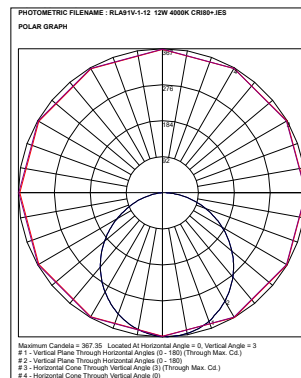

Lumen output based on Absolute lumens, 4000K LED chip and manufacturers rated mA drivers.

*** NOTE: Dimensions and Cut Out sizes may change without notification.