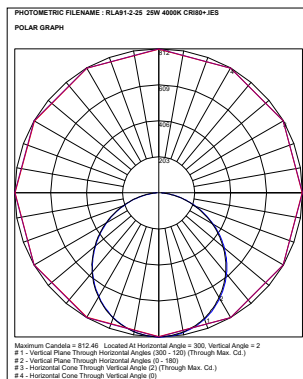

Lumen output based on Absolute lumens, 4000K LED chip and manufacturers rated mA drivers.

*** NOTE: Dimensions and Cut Out sizes may change without notification.