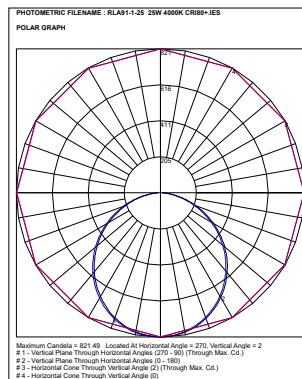

Lumen output based on Absolute lumens, 4000K LED chip and manufacturers rated mA drivers.

*** NOTE: Dimensions and Cut Out sizes may change without notification.