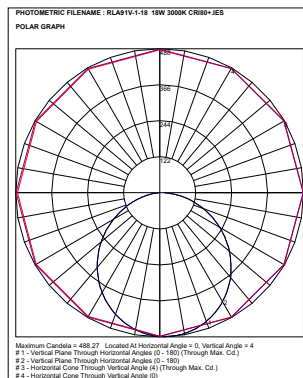

Lumen output based on Absolute lumens, 4000K LED chip and manufacturers rated mA drivers.

*** NOTE: Dimensions and Cut Out sizes may change without notification.