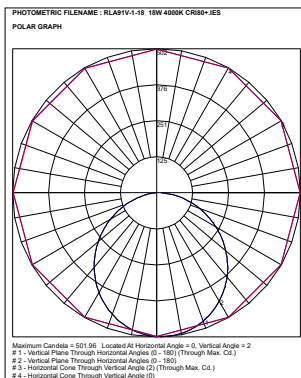

Lumen output based on Absolute lumens, 4000K LED chip and manufacturers rated mA drivers.

*** NOTE: Dimensions and Cut Out sizes may change without notification.