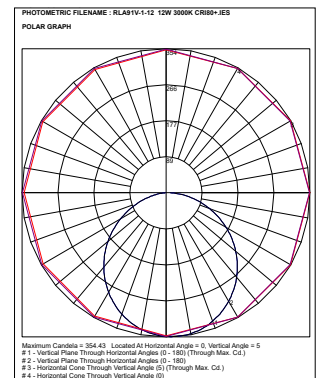

Lumen output based on Absolute lumens, 4000K LED chip and manufacturers rated mA drivers.

*** NOTE: Dimensions and Cut Out sizes may change without notification.