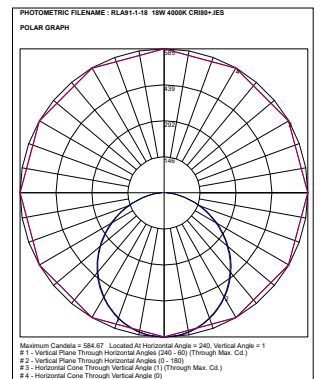

Lumen output based on Absolute lumens, 4000K LED chip and manufacturers rated mA drivers.

*** NOTE: Dimensions and Cut Out sizes may change without notification.