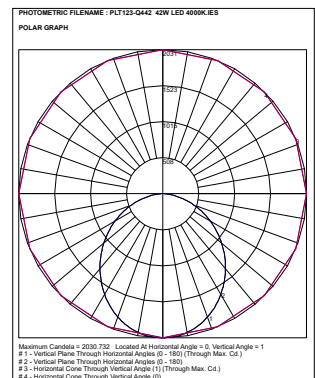

PLT Recessed series

Cat	System Watt	Luminaire Lumens	Colour Temperature	T/Bar Recessed Size L x W x H	CRI	COI
PLT63/Q212	12.6W	1625	4000K	590x290x70	80+	NO
PLT63/Q221	20.9W	2651	4000K	590x290x70	80+	NO
PLT63/Q224	24.3W	3061	4000K	590x290x70	80+	NO
PLT66/Q422	22.0W	2767	4000K	590x590x70	80+	NO
PLT66/Q438	38.5W	4766	4000K	590x590x70	80+	NO
PLT66/Q448	48.5W	5965	4000K	590x590x70	80+	NO
PLT123/Q425	25.3W	3250	4000K	1190x290x70	80+	NO
PLT123/Q442	41.8W	5303	4000K	1190x290x70	80+	NO
PLT123/Q448	48.5W	6122	4000K	1190x290x70	80+	NO

Options:

Specify as: (PLT123 - (XT or PR) - (Q442) - (IP44) - (EBD)-(CY)

Options	Suffix	Comments
T/Bar recessed version	XT	
Plaster recessing Kit	PR	Overall size: 625x325mm / 625x625mm / 1225x325mm
IP20 rating		Standard product
IP44 rating	IP44	
DALI/DSI Dimmable driver	EBD	DALI/DSI dimmable LED driver
CRI90+ LEDs	C90	CRI90+ LED chips
Cyanosis LEDs	CY	COI compliant

Lumen output based on Absolute lumens, 4000K LED chip and manufacturers rated mA drivers.

*** NOTE: Dimensions and Cut Out sizes may change without notification.