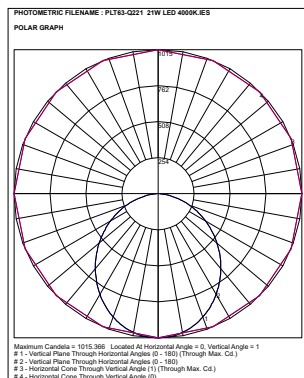

PLT Recessed series

Cat	System Watt	Luminaire Lumens	Colour Temperature	T/Bar Recessed Size L x W x H	CRI	COI
PLT63/Q212	12.6W	1625	4000K	590x290x70	80+	NO
PLT63/Q221	20.9W	2651	4000K	590x290x70	80+	NO
PLT63/Q224	24.3W	3061	4000K	590x290x70	80+	NO
PLT66/Q422	22.0W	2767	4000K	590x590x70	80+	NO
PLT66/Q438	38.5W	4766	4000K	590x590x70	80+	NO
PLT66/Q448	48.5W	5965	4000K	590x590x70	80+	NO
PLT123/Q425	25.3W	3250	4000K	1190x290x70	80+	NO
PLT123/Q442	41.8W	5303	4000K	1190x290x70	80+	NO
PLT123/Q448	48.5W	6122	4000K	1190x290x70	80+	NO

Options:

Specify as: (PLT123 - (XT or PR) - (Q442) - (IP44) - (EBD)-(CY)

Options	Suffix	Comments
T/Bar recessed version	XT	
Plaster recessing Kit	PR	Overall size: 625x325mm / 625x625mm / 1225x325mm
IP20 rating		Standard product
IP44 rating	IP44	
DALI/DSI Dimmable driver	EBD	DALI/DSI dimmable LED driver
CRI90+ LEDs	C90	CRI90+ LED chips
Cyanosis LEDs	CY	COI compliant

Lumen output based on Absolute lumens, 4000K LED chip and manufacturers rated mA drivers.

*** NOTE: Dimensions and Cut Out sizes may change without notification.